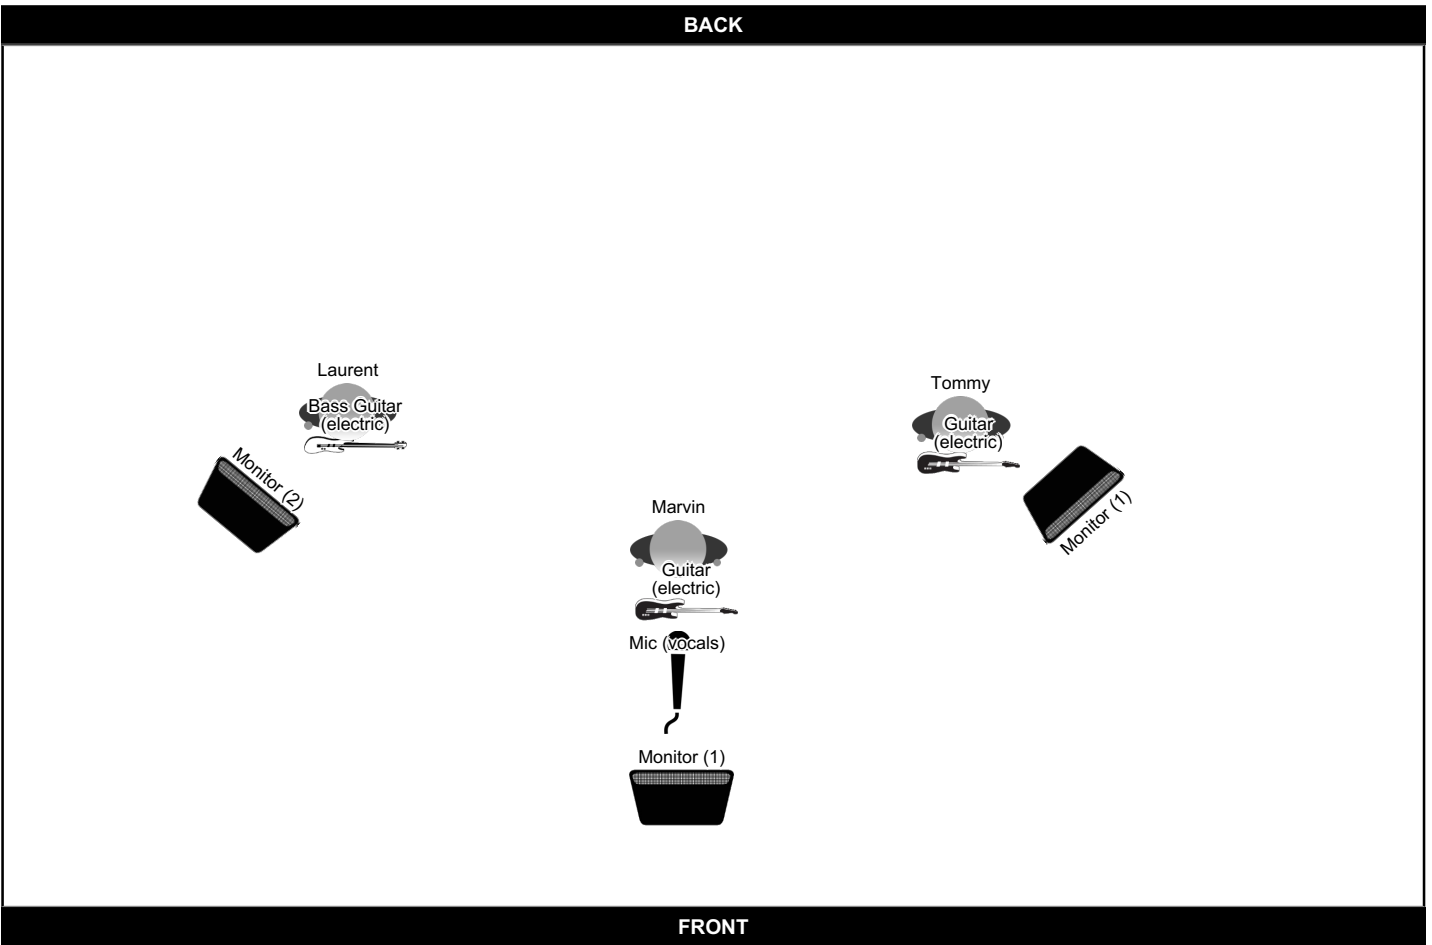

<http://facebook.com/marvbergh>

Contact: Marvin Bergh (0633833258 / marvinbergh@gmail.com)

Extra Info

We zouden graag gebruik willen maken van de backline die aanwezig is.

- Marvin gebruikt een chorus pedaal met een adapter.

Monitor Groups

Group	Soundmix
Group 1	Marvin stem, Gitaar Marvin
Group 2	Marvin en Tommy GT