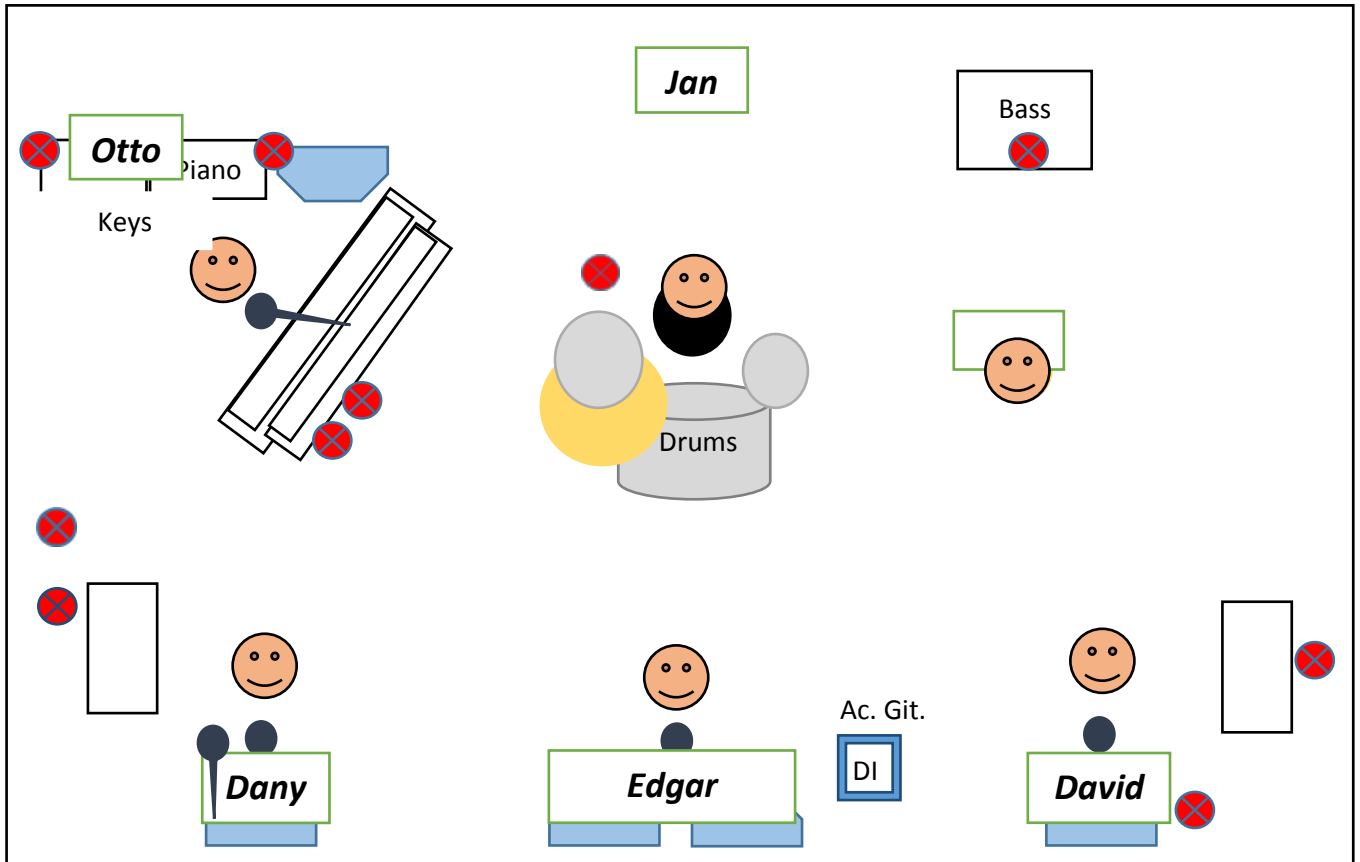

Wild Romance Stageplot:

Monitors are 5 seperate mixes:
 - 3 vocal mixes; 4 wedges minimum, preferably 6 wedges.
 - 1 keyboard mix; 1 wedge (elevated approx. 1,6 metres).
 - 1 Drum mix; wired in-ears, two lines from FOH.
(the Bass player needs no monitor)

Wild Romance Patch List

version: 2019/2020

Channel	Instrument	Phantom	Microphone	Mic stand	Inserts
1	Kick	48v	*	*	gate + comp
2	Snare top	48v	*	*	gate + comp
3	Snare bottom	48v	*	*	gate
4	Tom 1		*	*	gate
5	Floor 1		*	*	gate
6	Floor 2		*	*	gate
7	OH L	48v	*	*	
8	OH R	48v	*	*	
9	Drum Special		SM58	Low Boom	gate + comp
10	Bas DI	(48v)	DI		comp
11	Gtr L Dany		SM57	*	
12	Gtr R David		e609	*	
13	Piano L		XLR out		comp
14	Piano R		XLR out		comp
15	Leslie L		*		
16	Lesie R		*		
17	Leslie Low (DI)		*		
18	Ac. Guitar (DI)	(48v)	DI		comp
19	Talkbox Dany		SM57	High Boom	
20	Voc 1 Dany L		SM58	High Boom	comp
21	Voc 2 Edgar Lead		SM58	*	comp + de-ess
22	Voc 3 David R		SM58	High Boom	
23	Voc 4 Otto Keys		SM58	High Boom	comp

* = We will provide this

Our drummer uses **In Ear Monitoring**, so no wedge is needed.

We need **3x male XLR** lines to our drummer: (1x mix 5 and stereo FoH mix via matrix)

Please provide a **long XLR** cable for the lead vocal (voc 2) so the entire stage can be reached

DCA	channels	DCA (in case of 12)	channels
1 Drums	1 – 9	1 Drums	1 – 9
2 Gtrs	11 – 12	2 Bass	10
3 Piano	13 -14	3 Gtrs	11 – 12
4 Leslie	15 –17	4 Piano	13 -14
5 Backing Vocals	20, 22, 23	5 Leslie	15 – 17
6 Lead Vocal	21	6 Ac Guitar	18
7 Verb Vocal	fx2	7 BV	20, 22, 23
8 Echo	fx4	8 Lead Vocal	21
		9 Verb Drum	fx1
		10 Verb Vocal	fx2
		11 Chorus BV	fx3
		12 Echo	fx4